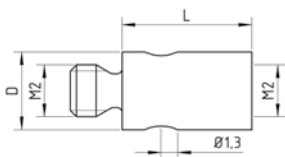

STYLI M2

Knuckle/swivel joint stainless steel

Part No.	S	L	ML	ML1	D	DS	DS1	Mass
K651101		17.2	3.4		4	3.5		1.38

Extension steel stainless steel

Part No.	S	L	ML	ML1	D	DS	DS1	Mass
K651037		5			3			0.2
K651038		10			3			0.41
K651039		20			3			0.96
K651040		30			3			1.53
K651041		40			3			2.05
K651042		60			3			2.7
K651043		90			3			3.8

Extension ceramic end pieces: stainless steel stem: ceramic

Part No.	S	L	ML	ML1	D	DS	DS1	Mass
K651044		30			3			0.99
K651045		40			3			1.26
K651046		50			3			1.54
K651047		60			3			1.82

Unit: mm Mass: g