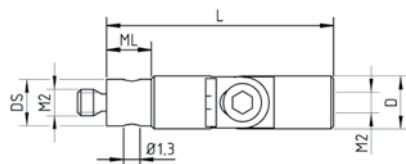

STYLI M2

Knuckle/swivel joint stainless steel

Part No.	S	L	ML	ML1	D	DS	DS1	Mass
K651101		17.2	3.4		4	3.5		1.38

Extension steel stainless steel

Part No.	S	L	ML	ML1	D	DS	DS1	Mass
K651037		5			3			0.2
K651038		10			3			0.41
K651039		20			3			0.96
K651040		30			3			1.53
K651041		40			3			2.05
K651042		60			3			2.7
K651043		90			3			3.8

Extension ceramic end pieces: stainless steel stem: ceramic

Part No.	S	L	ML	ML1	D	DS	DS1	Mass
K651044		30			3			0.99
K651045		40			3			1.26
K651046		50			3			1.54
K651047		60			3			1.82

Unit: mm Mass: g